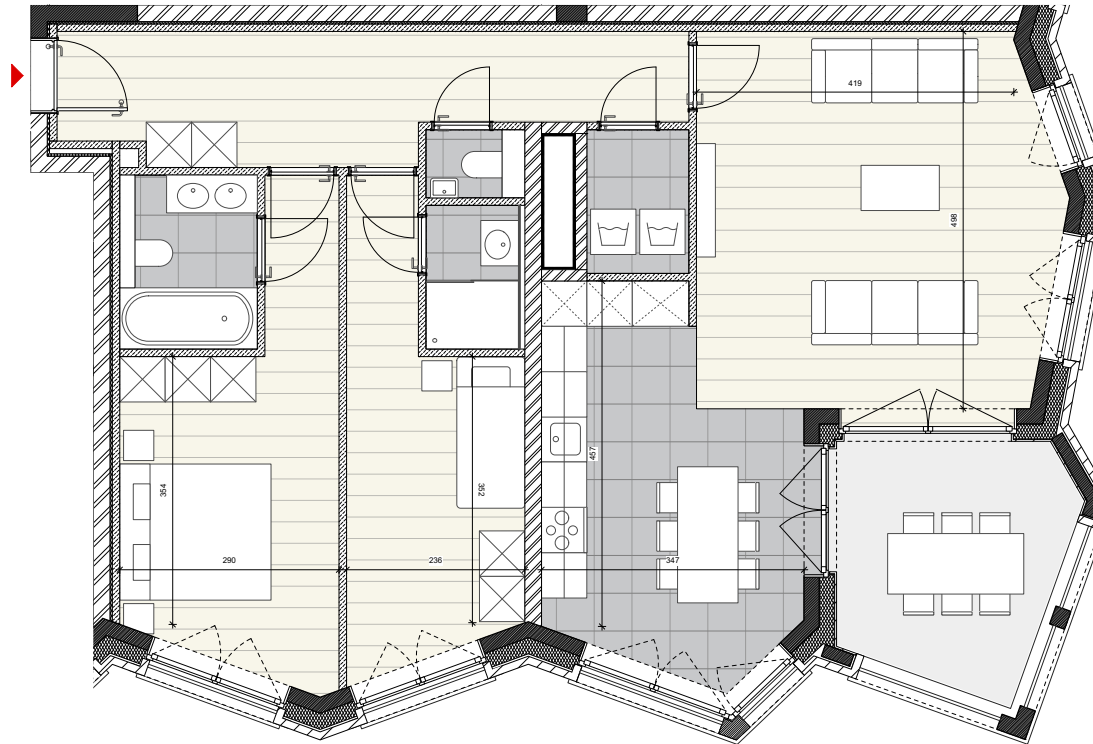

SCARLET

1.4

Floor: 1

Bedrooms: 2

Gross living area.: 107,0 m²

Gross terrace: 11,3 m²

East

Sanitary fixtures and measurements on plans are for reference only. Furniture is not included.